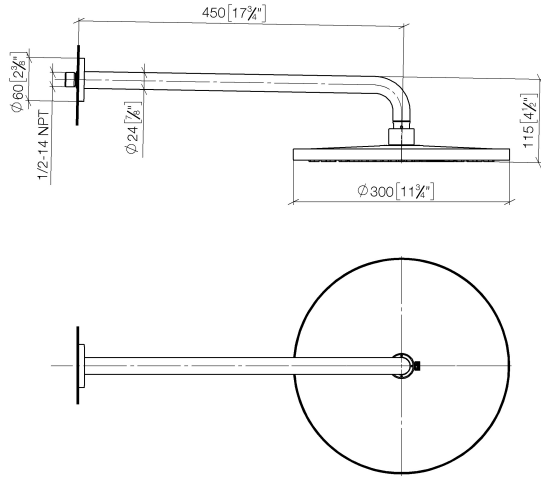

**Rain shower with wall fixing 300 mm - Chrome**

TARA

28 679 970

- 450mm projection
- rain shower Ø 300 mm
- PURE RAIN, max. flow rate 14 l/min (at 3 bar)
- Function from: 10 l/min
- rosette Ø 60 mm
- 1/2" connection
- with anti-scale system
- quick clearing
- WRAS 1707033

Fits: TARA, LISSÉ, VAIA, META

	Chrome	28 679 970-00
	Brushed Platinum	28 679 970-06
	Platinum	28 679 970-08
	Dark Chrome	28 679 970-19
	Light Gold	28 679 970-26
	Brushed Light Gold	28 679 970-27
	Brushed Durabrass (23kt Gold)	28 679 970-28
	Matte Black	28 679 970-33
	Brushed Bronze	28 679 970-42
	Brushed Champagne (22kt Gold)	28 679 970-46
	Champagne (22kt Gold)	28 679 970-47
	Brushed Chrome	28 679 970-93
	Brushed Dark Platinum	28 679 970-99

**Recommended miscellaneous**

- Concealed wall elbow -** 35 085 970 90
- max. recess depth 163 mm
  - min. recess depth 90 mm

28 679 970

mm [inches]

Flow rate chart

Certificates

WRAS\_2212012.

DVGW\_DW-  
6517DN0118.

## Spare parts list

No.	Item Number	Name	Quantity used	Delivery time
1	04 30 31 032 00 90	fixing set	1	2
2	09 17 20 120 90	holder	1	2
3	09 14 10 150 90	seal	2	2
4	09 27 97 015-00	rosette	1	10
5	90 11 03 070 00-00	pipe	1	10
6	09 23 01 075 90	insert	1	2
7	04 12 05 091 00-00	shower	1	10
8	90 30 09 069 00 90	key	1	2