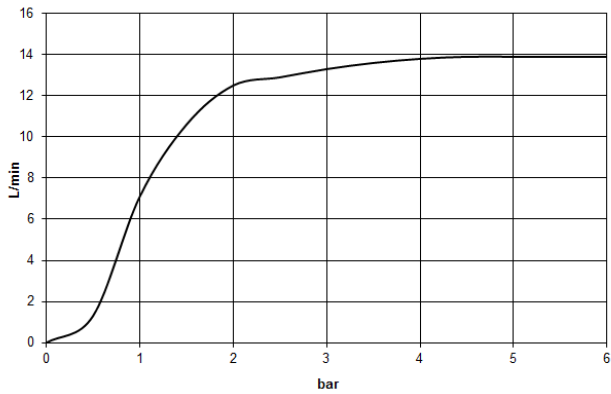

**Rain shower with wall fixing 300 mm - Chrome**

TARA

28 679 970

- 450mm projection
- rain shower Ø 300 mm
- PURE RAIN, max. flow rate 14 l/min (at 3 bar)
- Function from: 10 l/min
- rosette Ø 60 mm
- 1/2" connection
- with anti-scale system
- quick clearing
- WRAS 1707033

**Recommended miscellaneous**

- Concealed wall elbow -** 35 085 970 90
- max. recess depth 163 mm
  - min. recess depth 90 mm

28 679 970

mm [inches]

Flow rate chart

Certificates

WRAS\_2212012.

DVGW\_DW-  
6517DN0118.