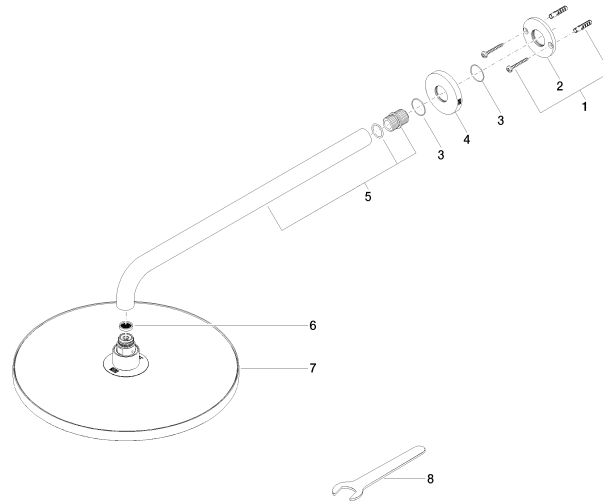

**Rain shower with wall fixing 300 mm - Chrome**

TARA

28 679 970

- 450mm projection
- rain shower Ø 300 mm
- PURE RAIN, max. flow rate 14 l/min (at 3 bar)
- Function from: 10 l/min
- rosette Ø 60 mm
- 1/2" connection
- with anti-scale system
- quick clearing
- WRAS 1707033

Fits: TARA, LISSÉ, VAIA, META

	Chrome	28 679 970-00
	Brushed Platinum	28 679 970-06
	Platinum	28 679 970-08
	Dark Chrome	28 679 970-19
	Light Gold	28 679 970-26
	Brushed Light Gold	28 679 970-27
	Brushed Durabrass (23kt Gold)	28 679 970-28
	Matte Black	28 679 970-33
	Brushed Bronze	28 679 970-42
	Brushed Champagne (22kt Gold)	28 679 970-46
	Champagne (22kt Gold)	28 679 970-47
	Brushed Chrome	28 679 970-93
	Brushed Dark Platinum	28 679 970-99

**Recommended miscellaneous**

- Concealed wall elbow -** 35 085 970 90
- max. recess depth 163 mm
  - min. recess depth 90 mm

28 679 970

mm [inches]

Flow rate chart

Certificates

WRAS\_2212012.

DVGW\_DW-  
6517DN0118.

## Spare parts list

No.	Item Number	Name	Quantity used	Delivery time
1	04 30 31 032 00 90	fixing set	1	2
2	09 17 20 120 90	holder	1	2
3	09 14 10 150 90	seal	2	2
4	09 27 97 015-00	rosette	1	10
5	90 11 03 070 00-00	pipe	1	10
6	09 23 01 075 90	insert	1	2
7	04 12 05 091 00-00	shower	1	10
8	90 30 09 069 00 90	key	1	2